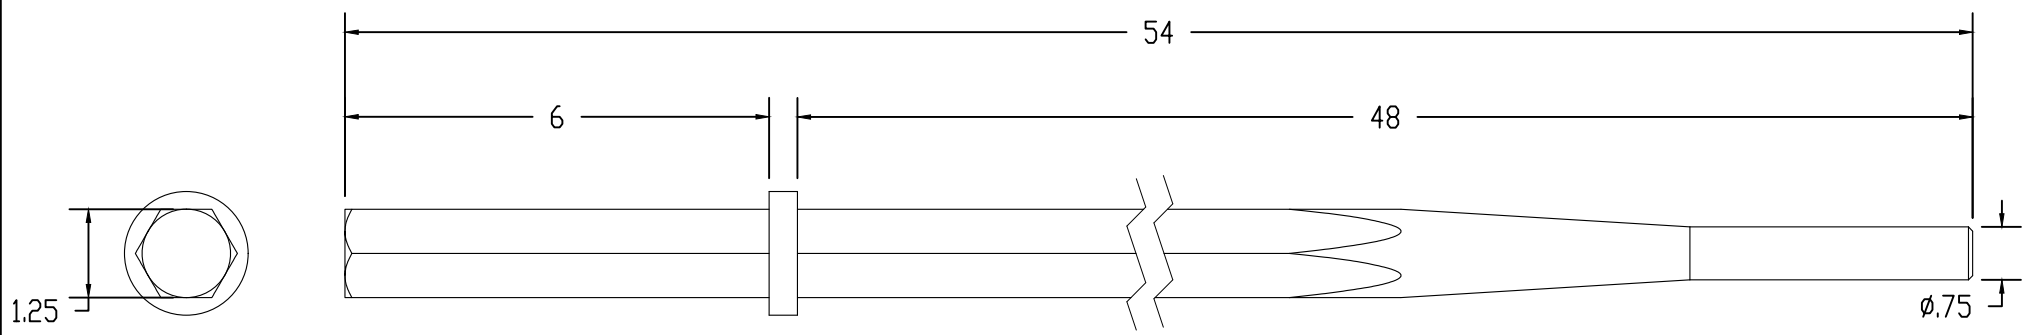

ISS	REVISED BY:	REVISION DATE	ECO #

NOTES:

MATERIAL:  
STEEL, CASE-HARDENED

FINISH:  
NONE

DIMENSIONS: INCHES

This drawing contains confidential information that is the property of MacLean Power, L.L.C. ("MacLean"). Use of MacLean's confidential information without MacLean's express written consent is strictly prohibited and may expose you to legal liability. If you believe that you received this material in error, please destroy it or return it to MacLean Power, L.L.C., Kingsley Park Five, 481 Munn Rd. Suite 300, Fort Mill, SC 29715, USA.

**MacLean**  
POWER SYSTEMS

WWW.MACLEANPOWER.COM

CATALOG NUMBER:			50407
SHEET NAME:		Sheet1	1 OF 1
DRAWING DESCRIPTION:			PDS8814 POWER DRIVE STEEL FOR DB88 & MR88
DRAWN BY:	DATE:	APPROVED:	
DH	06/30/21	DR	