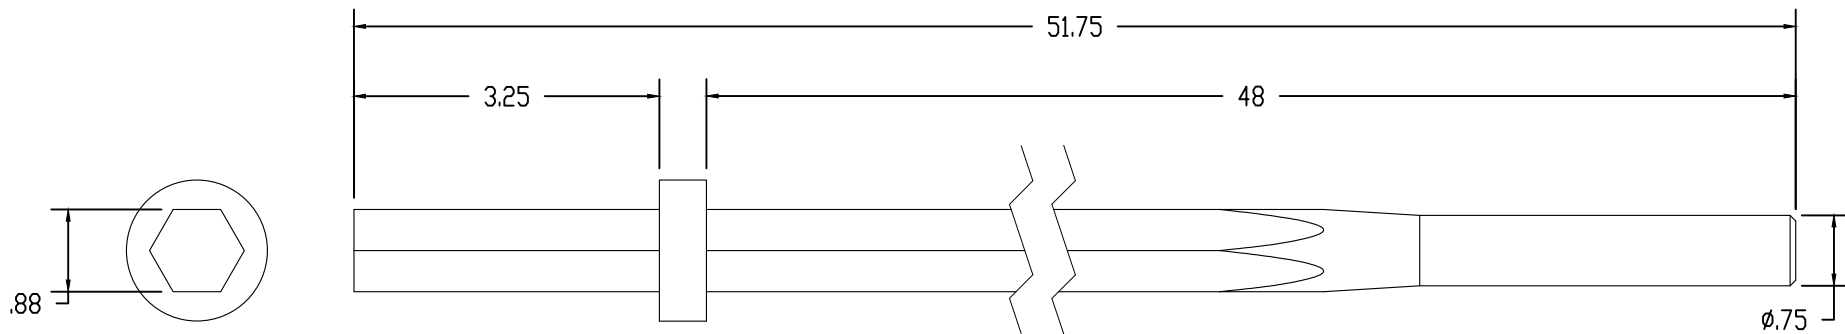

ISS	REVISED BY:	REVISION DATE	ECD #

NOTES:

MATERIAL:  
STEEL, CASE-HARDENED

FINISH:  
NONE

DIMENSIONS: INCHES

CATALOG NUMBER:			50221
SHEET NAME:		Sheet1	1 OF 1
DRAWING DESCRIPTION:			PDS8878 POWER DRIVE STEEL FOR DB-88 & MR-88
DRAWN BY:	DATE:	APPRV'D:	
DH	06/29/21	DR	