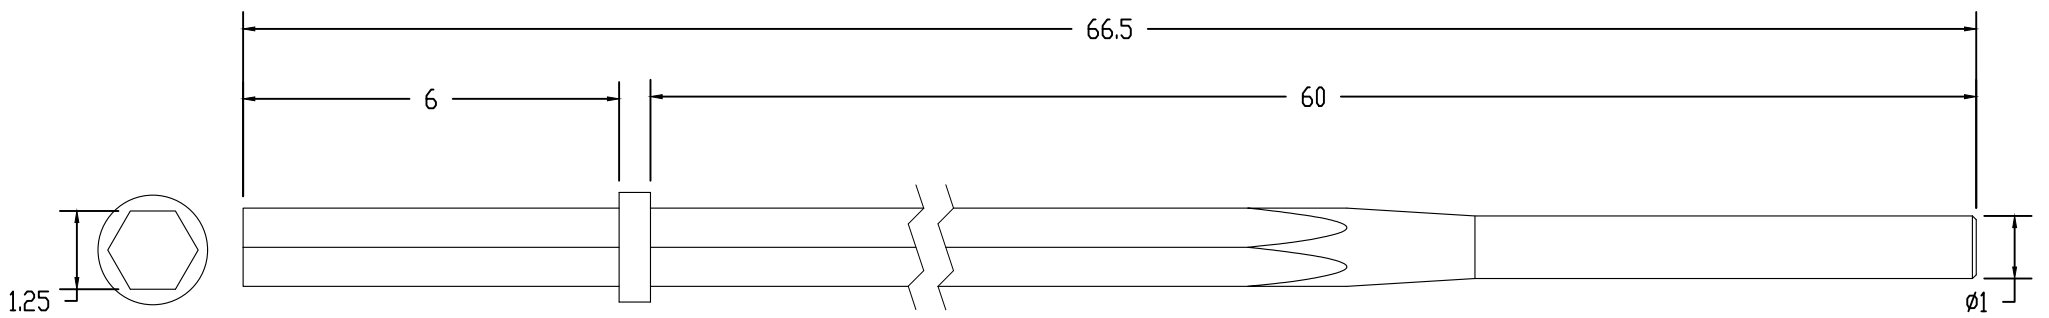

ISS	REVISED BY:	REVISION DATE	ECO #

NOTES:

MATERIAL:
STEEL, CASE-HARDENED

FINISH:
NONE

DIMENSIONS: INCHES

This drawing contains confidential information that is the property of MacLean Power, L.L.C. ("MacLean"). Use of MacLean's confidential information without MacLean's express written consent is strictly prohibited and may expose you to legal liability. If you believe that you received this material in error, please destroy it or return it to MacLean Power, L.L.C., Kingsley Park Five, 481 Munn Rd. Suite 300, Fort Mill, SC 29715, USA.

WWW.MACLEANPOWER.COM

CATALOG NUMBER:			50204
SHEET NAME:		Sheet1	1 OF 1
DRAWING DESCRIPTION:			
PDS13814 POWER DRIVE STEEL FOR DB-138			
DRAWN BY:	DATE:	APPRVD:	
DH	06/29/21	DR	